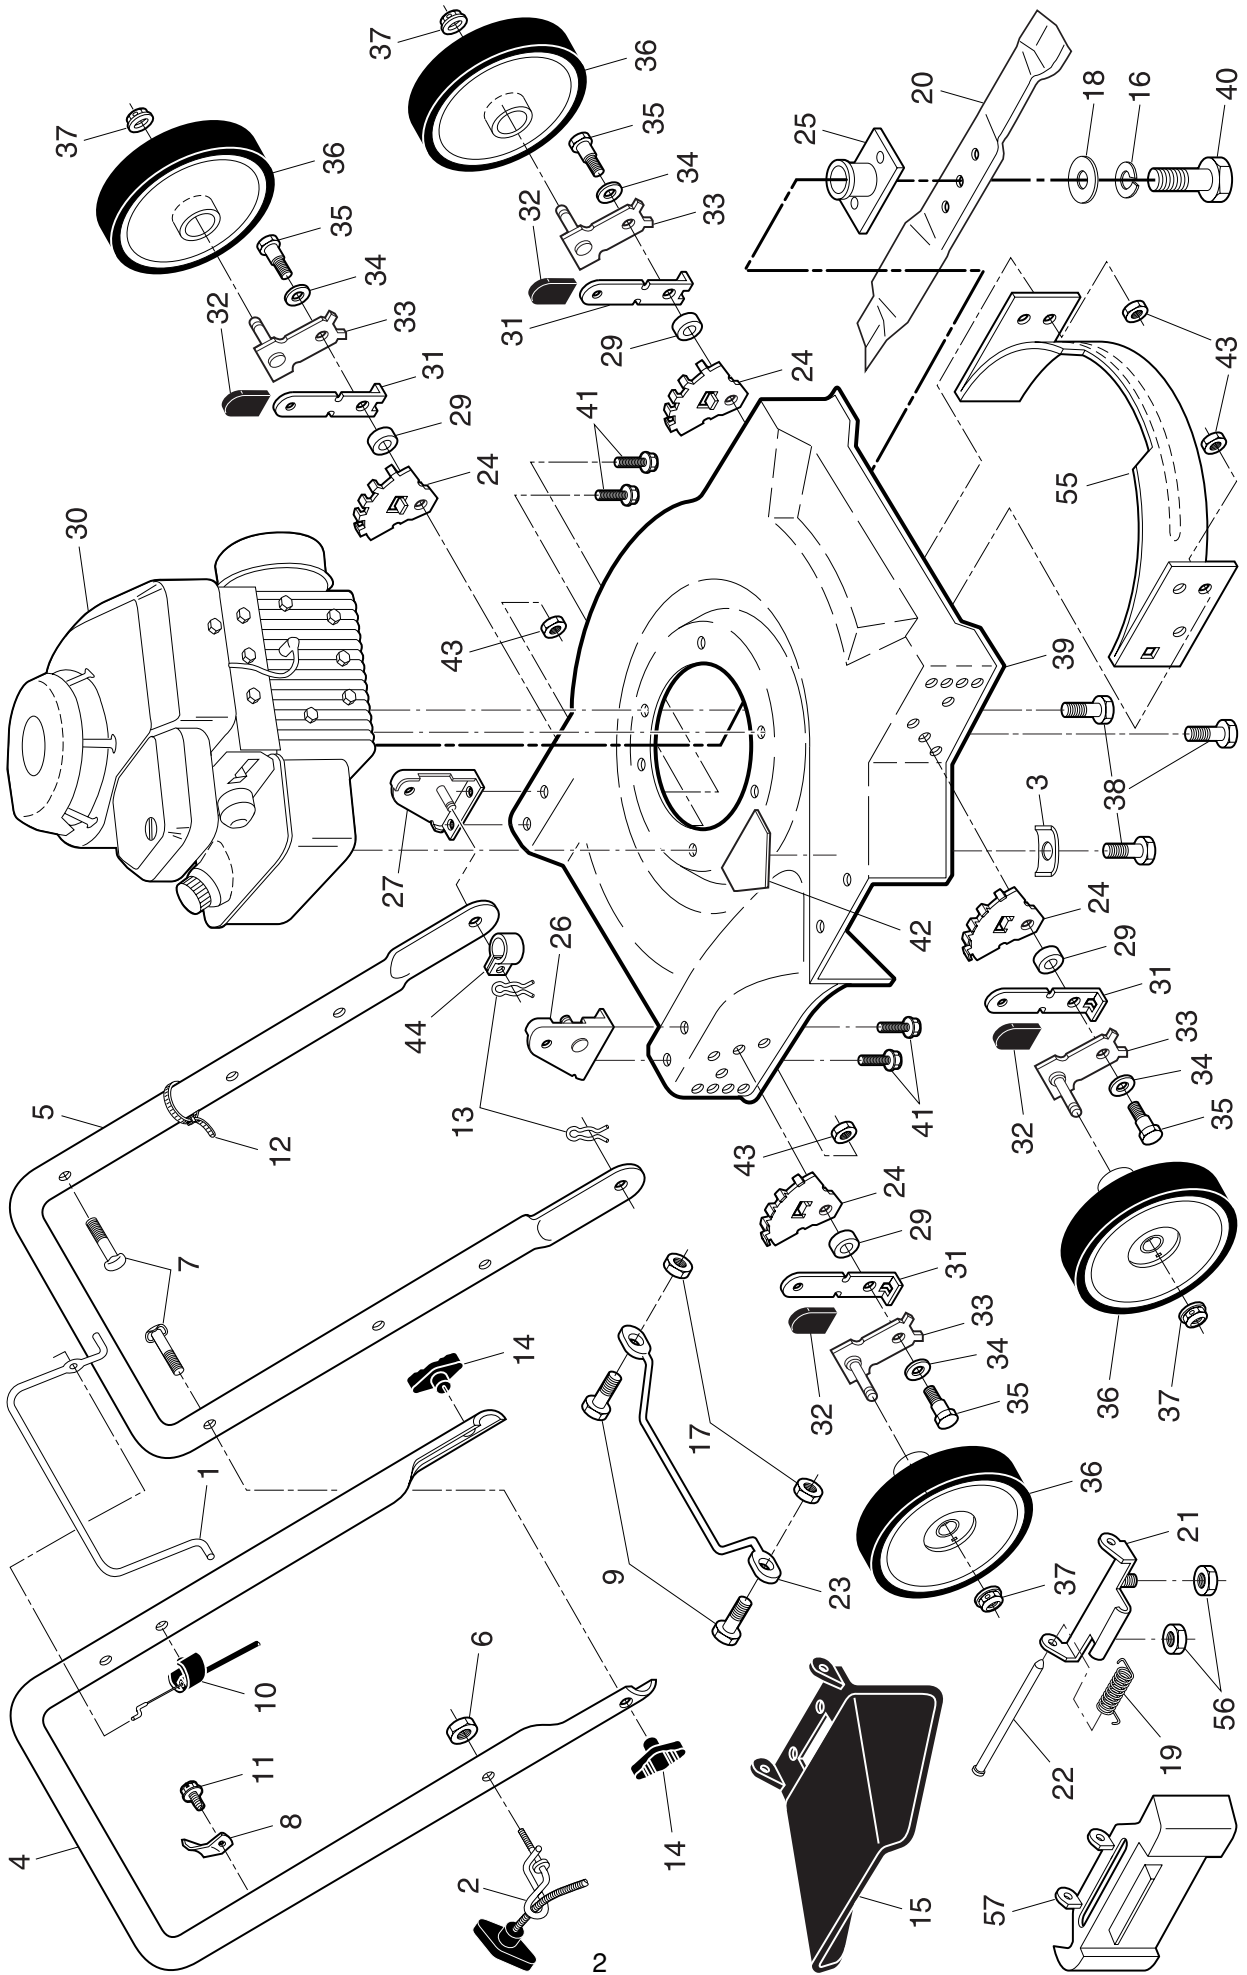

ILLUSTRATED PARTS LIST

MODEL NUMBER P3750SM
PRODUCT NUMBER 961 11 00-14
MFG. ID. NUMBER 96111001400

ROTARY LAWN MOWER - - MODEL NUMBER P3750SM (96111001400) PRODUCT NUMBER 961 11 00-14

ROTARY LAWN MOWER - - MODEL NUMBER P3750SM (96111001400) PRODUCT NUMBER 961 11 00-14

NOTE: All component dimensions given in U.S. inches. 1 inch = 25.4 mm. **IMPORTANT:** Use only Original Equipment Manufacturer (O.E.M.) replacement parts. Failure to do so could be hazardous, damage your lawn mower and void your warranty.